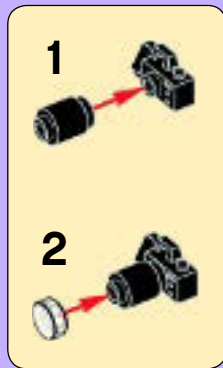

⚠️ **AVERTISSEMENT :**
RISQUE D'ÉTOUFFEMENT.
Le jouet contient des petites pièces ainsi qu'une petite boule.
Il ne convient pas aux enfants de moins de 3 ans.

⚠️ **ADVERTENCIA:**
PELIGRO DE ASFIXIA.
Juguete que contiene partes pequeñas y una pelota pequeña.
No recomendado para niños menores de 3 años.