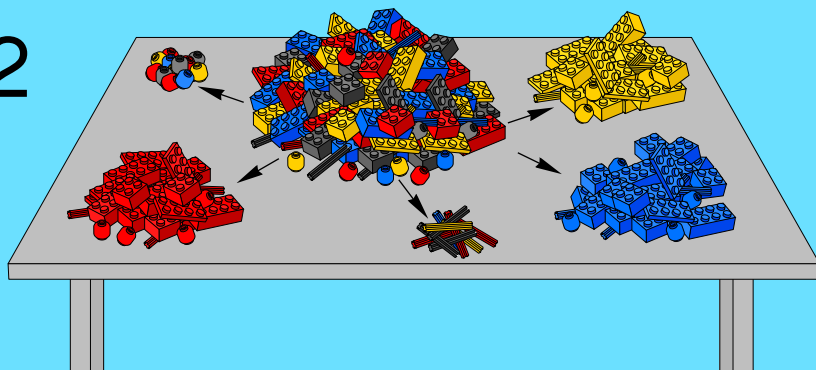

The LEGO logo is displayed in its characteristic white, bold, sans-serif font, set against a red square background with rounded corners.

5749

CREATIVE-LEGO.COM

1

2

1

2

3