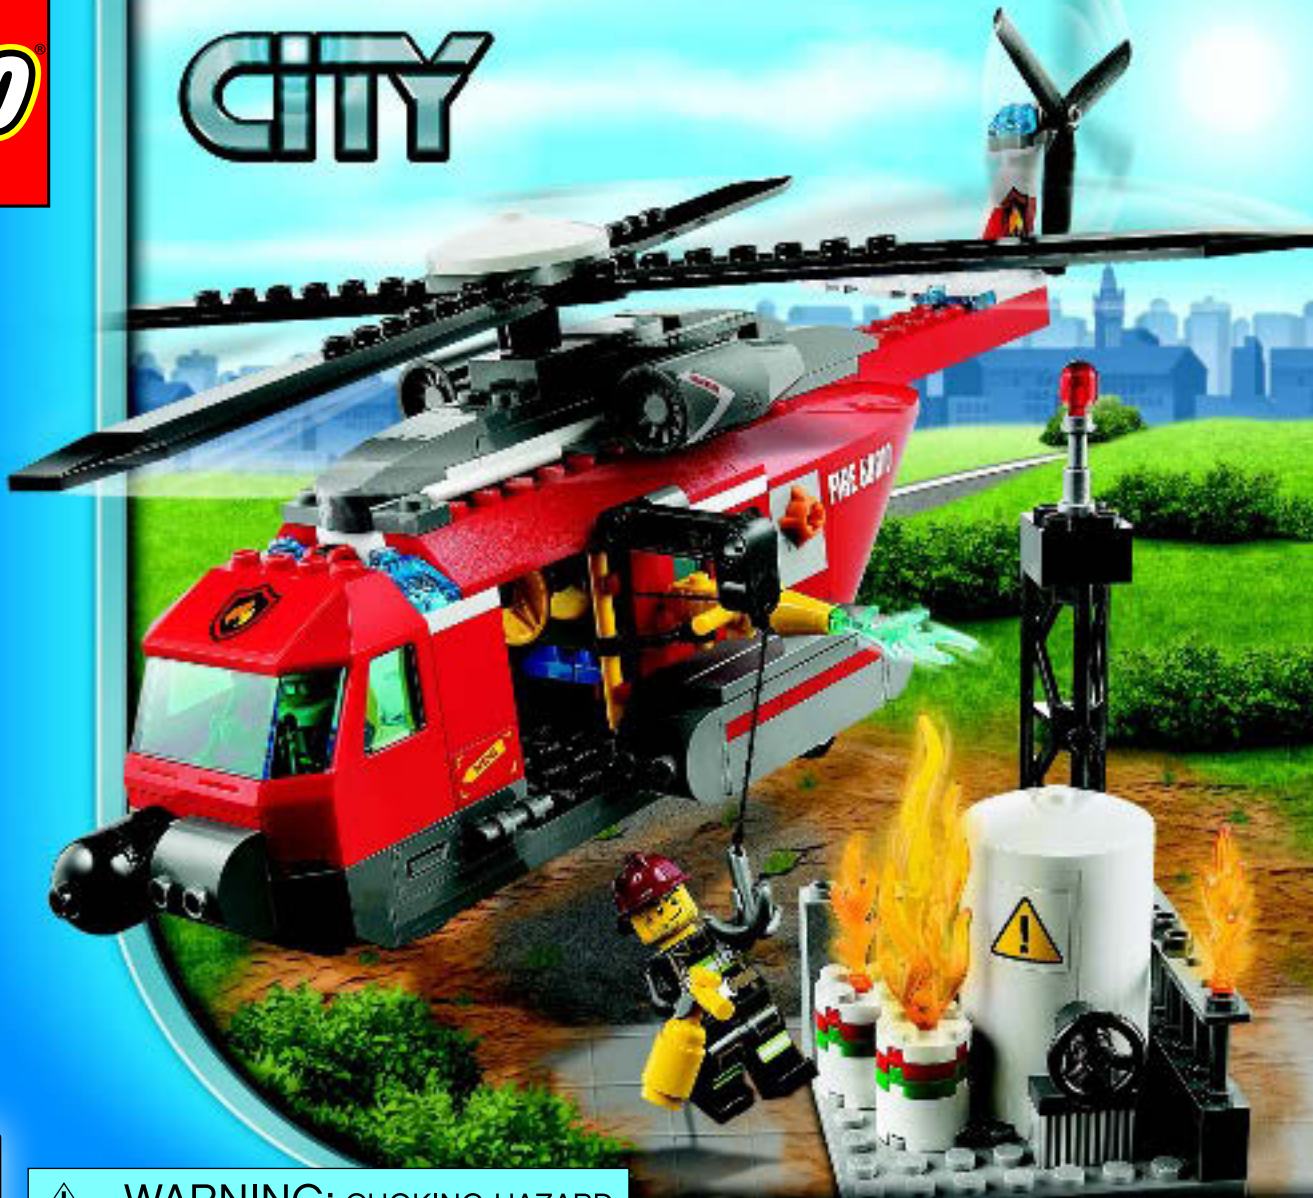

CITY

60010

WARNING: CHOKING HAZARD.
Toy contains small parts and a small ball.
Not for children under 3 years.

2x

29

1

2

1