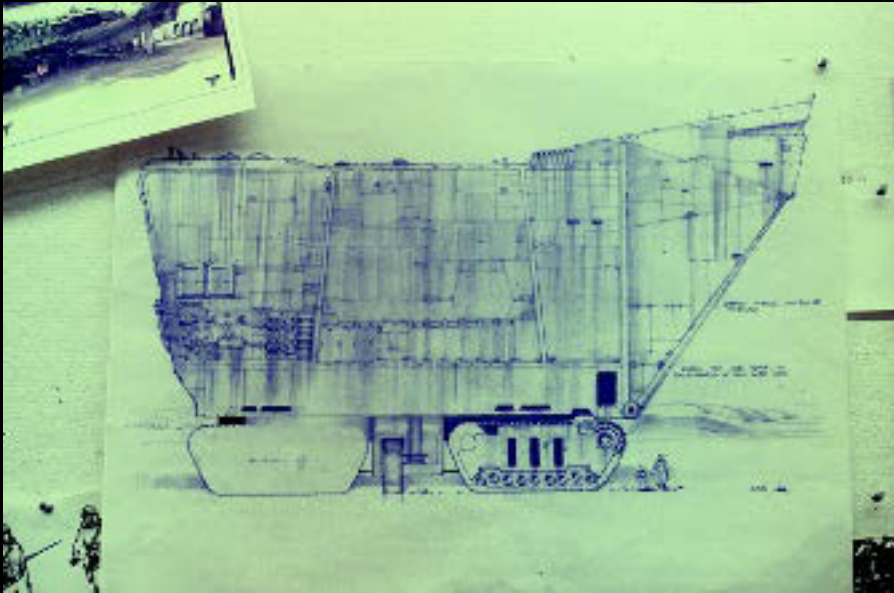

Sandcrawler™ Facts

Manufacturer.....Corellia Mining Corporation
Model.....Digger crawler
Class.....Wheeled
Cost.....150,000 credits (new)
.....60,000 credits (used)

Concept Art

© Lucasfilm Ltd. & TM. All rights reserved.