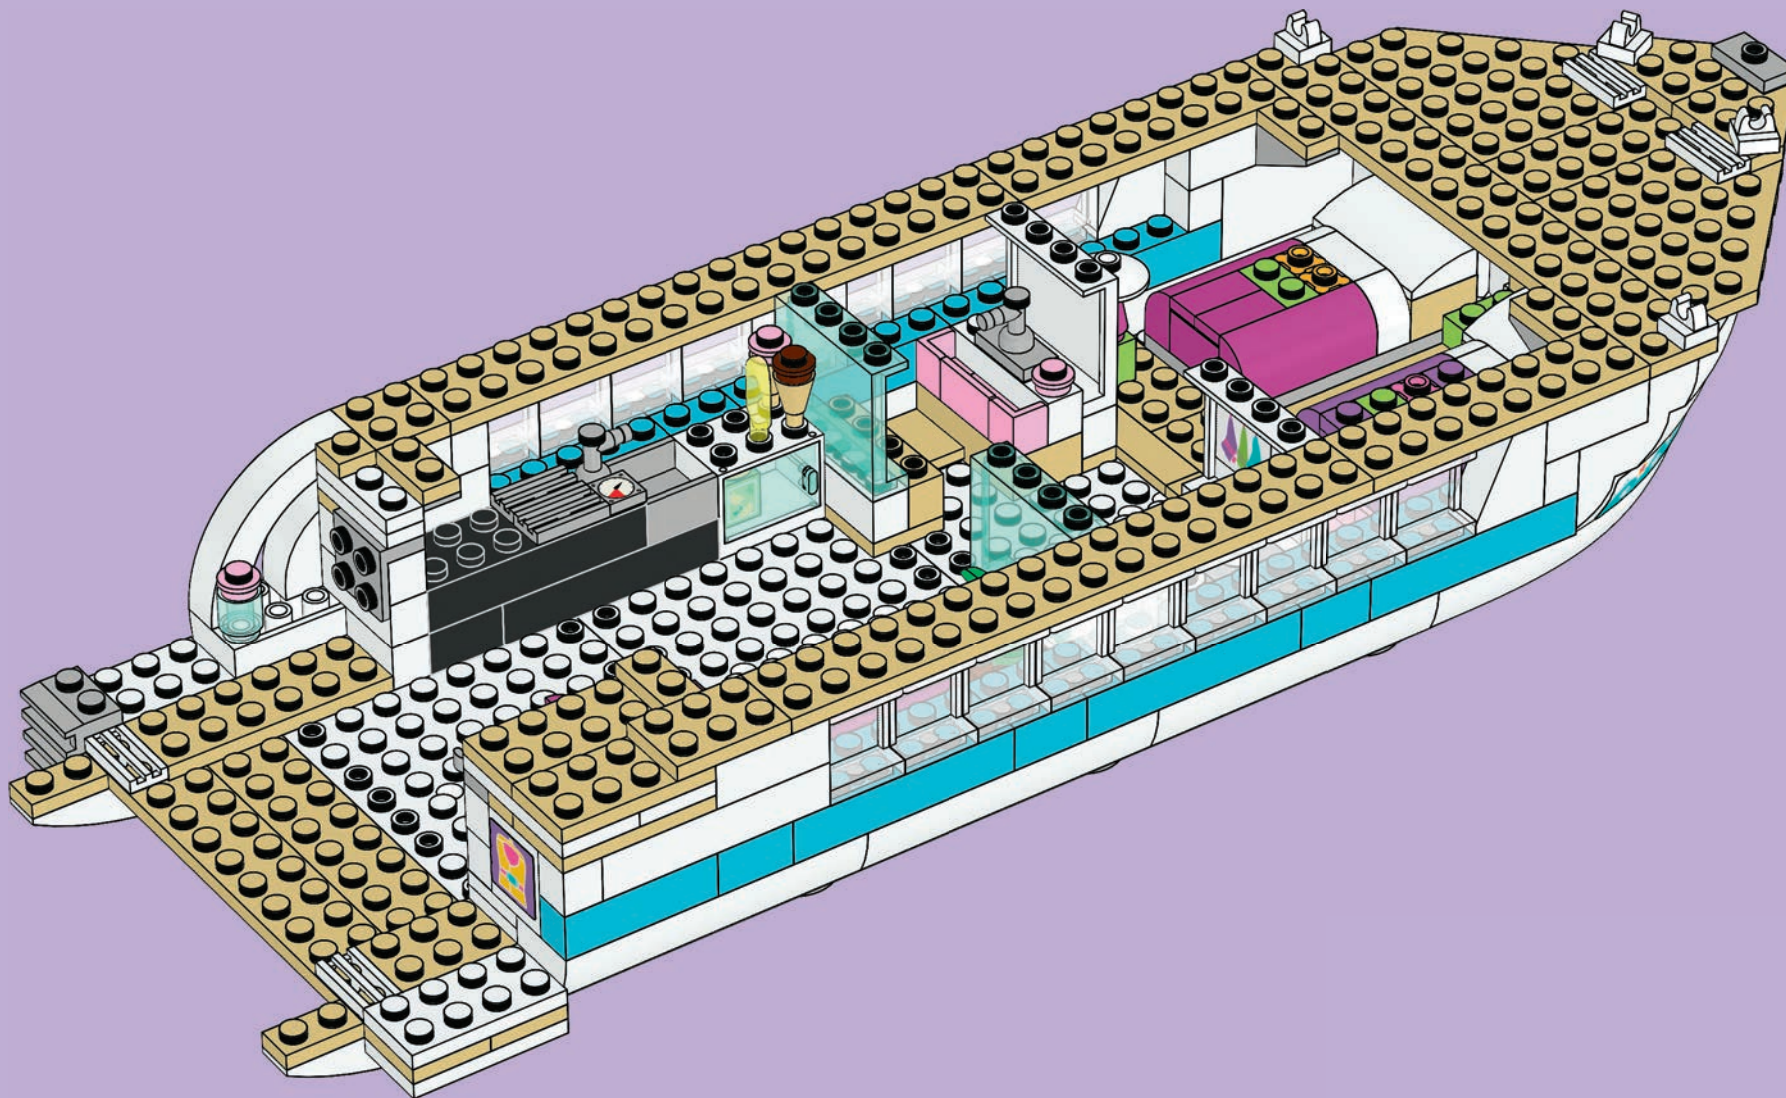

1x

4x

60

AVERTISSEMENT : RISQUE D'ÉTOUFFEMENT.

Le jouet contient des petites pièces ainsi qu'une petite boule. Il ne convient pas aux enfants de moins de 3 ans.

ADVERTENCIA: PELIGRO DE ASFIXIA.

Juguete que contiene partes pequeñas y una pelota pequeña. No recomendado para niños menores de 3 años.