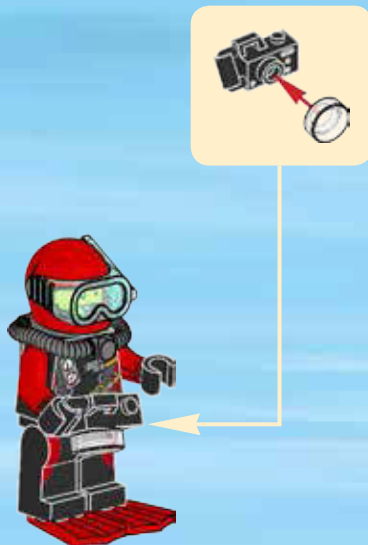

⚠️ AVERTISSEMENT : RISQUE D'ÉTOUFFEMENT.
Le jouet contient des petites pièces ainsi qu'une petite boule.
Il ne convient pas aux enfants de moins de 3 ans.

⚠️ ADVERTENCIA: PELIGRO DE ASFIXIA.
Juguete que contiene partes pequeñas y una pelota pequeña.
No recomendado para niños menores de 3 años.

1

2