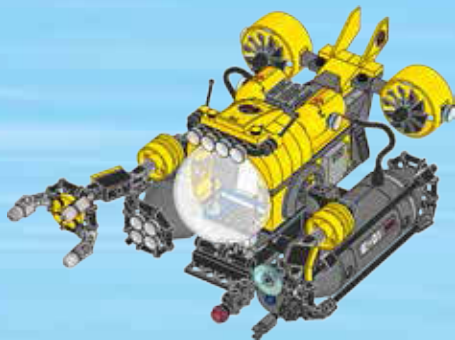

CITY

Инструкция ЛЕГО (Lego) 60092-2

60092

 [LEGO.com/city](https://www.lego.com/city)

WARNING: CHOKING HAZARD.
Toy contains small parts and a small ball.
Not for children under 3 years.

AVERTISSEMENT :

RISQUE D'ÉTOUFFEMENT.