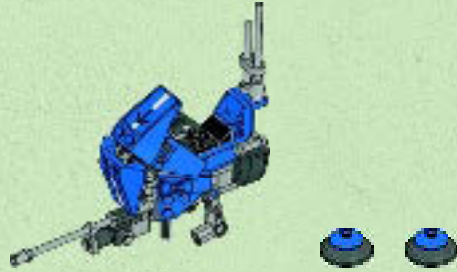

AVERTISSEMENT : RISQUE D'ÉTOUFFEMENT.
Le jouet contient des petites pièces ainsi qu'une petite boule.
Il ne convient pas aux enfants de moins de 3 ans.

ADVERTENCIA: PELIGRO DE ASFIXIA.
Juguete que contiene partes pequeñas y una pelota pequeña.
No recomendado para niños menores de 3 años.